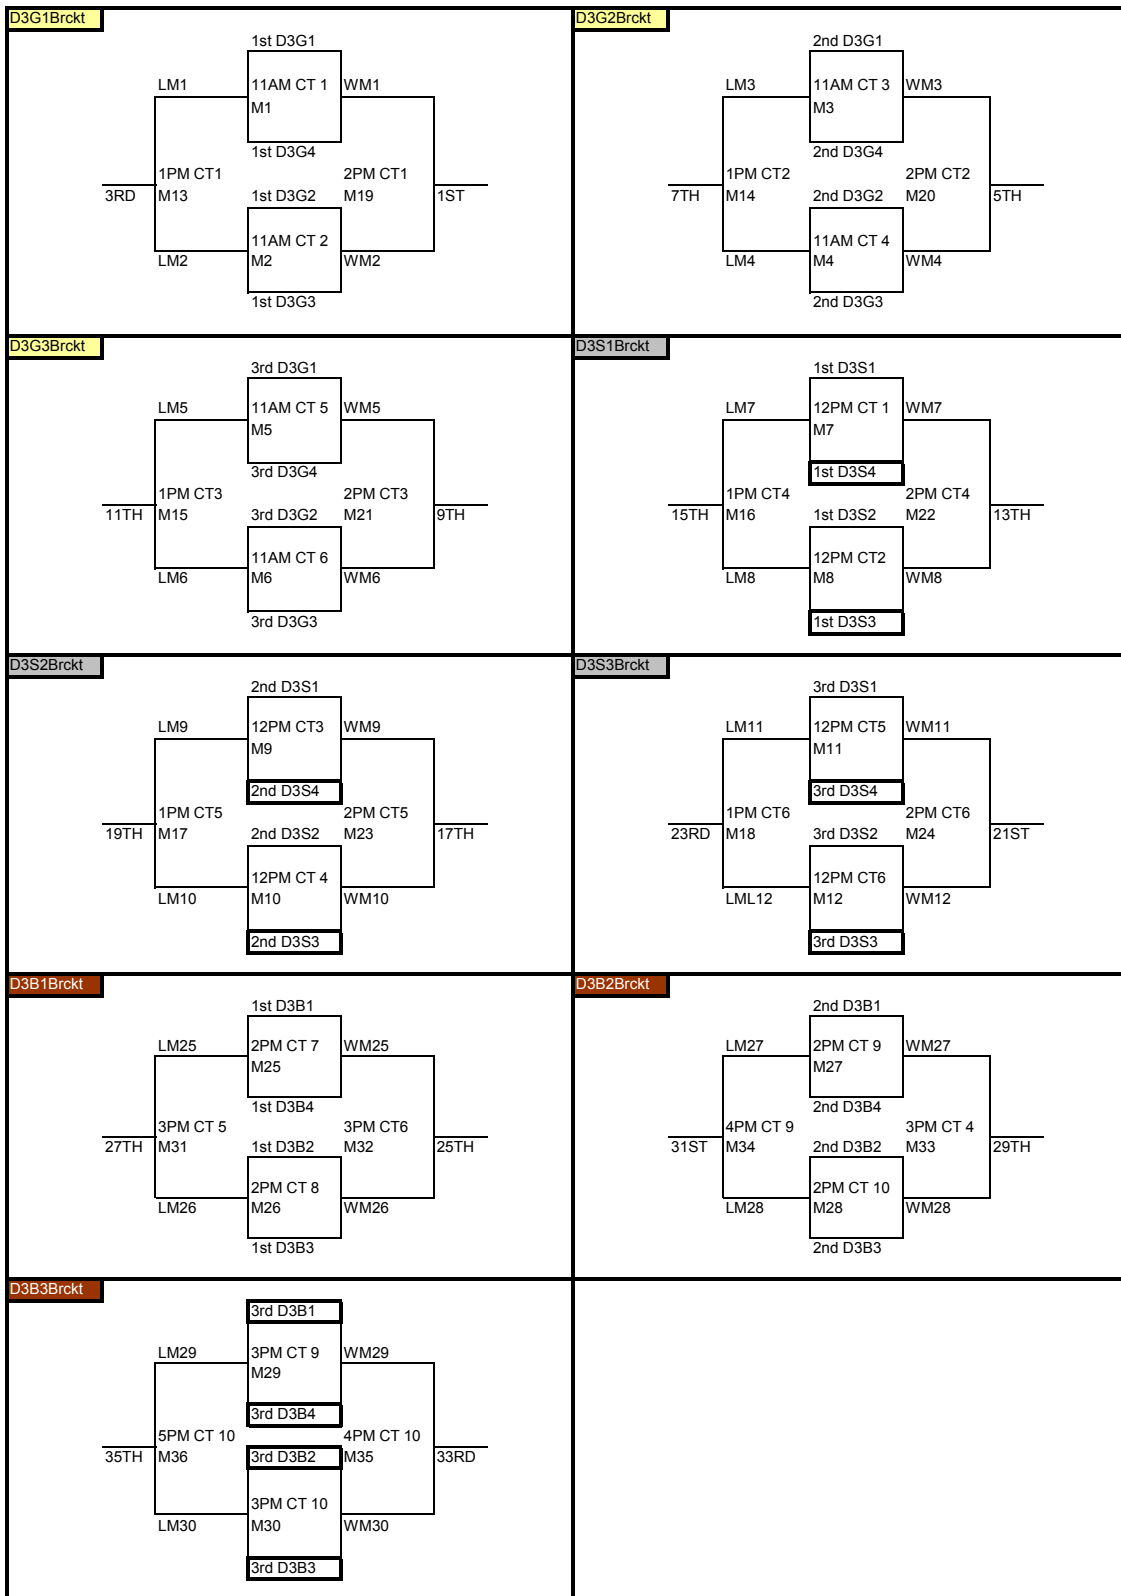

SUNDAY, MARCH 1, 2009 POOLS

Gold

Seed	D3G1 - Court 1 @ 8 AM	D3G2 - Court 2 @ 8 AM	D3G3 - Court 3 @ 8 AM	D3G4 - Court 4 @ 8 AM
1	Club Breakout 18-1	Wisconsin Select 18	West Bend Power 16-Purple	Southwest VBC 18-1
2	North Shore 17-Blue	Northern Pride 17-Elite	Fox Cities Elite 18-1	Fox Cities Elite 17-1
3	Wisconsin Select 17	Wisconsin Ice 18	Midwest Penguins 17-1	West Bend Power 18-Purple

Silver

Seed	D3S1 - Court 6 @ 8 AM	D3S2 - Court 7 @ 8 AM	D3S3 - Court 8 @ 8 AM	D3S4 - Court 9 @ 8 AM
1	PoWer Green Bay 17-Green	Milwaukee Sting 17-White	Wisconsin Ice 17-Purple	West Allis Lightning G18
2	River City 18-Gators	Go Fish Kaepa 17-1	PoWer Sauk County 18-Royal	Go Fish Kaepa 18-1
3	Wisconsin Volleyball Academy 17-Black	Muskego Stars 17-Blue	Wisconsin Volleyball Academy 18-Black	Southwest VBC 17-1

Bronze

Seed	D3B1 - Court 7 @ 11 AM	D3B2 Court 8 @ 11 AM	D3B3 - Court 9 @ 11 AM	D3B4 - Court 10 @ 11 AM
1	Fox Cities Elite 16-1	Fox Cities Elite 17-2	PoWer Green Bay 18-Green	Midwest Juniors 17-Blue
2	Wisconsin Volleyball Academy 17-White	Eclipse 18-Solar	Midwest Juniors 18-Blue	Midwest Juniors 17-Black
3	PoWer Sauk County 18-Navy	G-Force 16-Select	Midwest Juniors 18-Black	PoWer Green Bay 17-Silver

SUNDAY, MARCH 1, 2009 BRACKETS